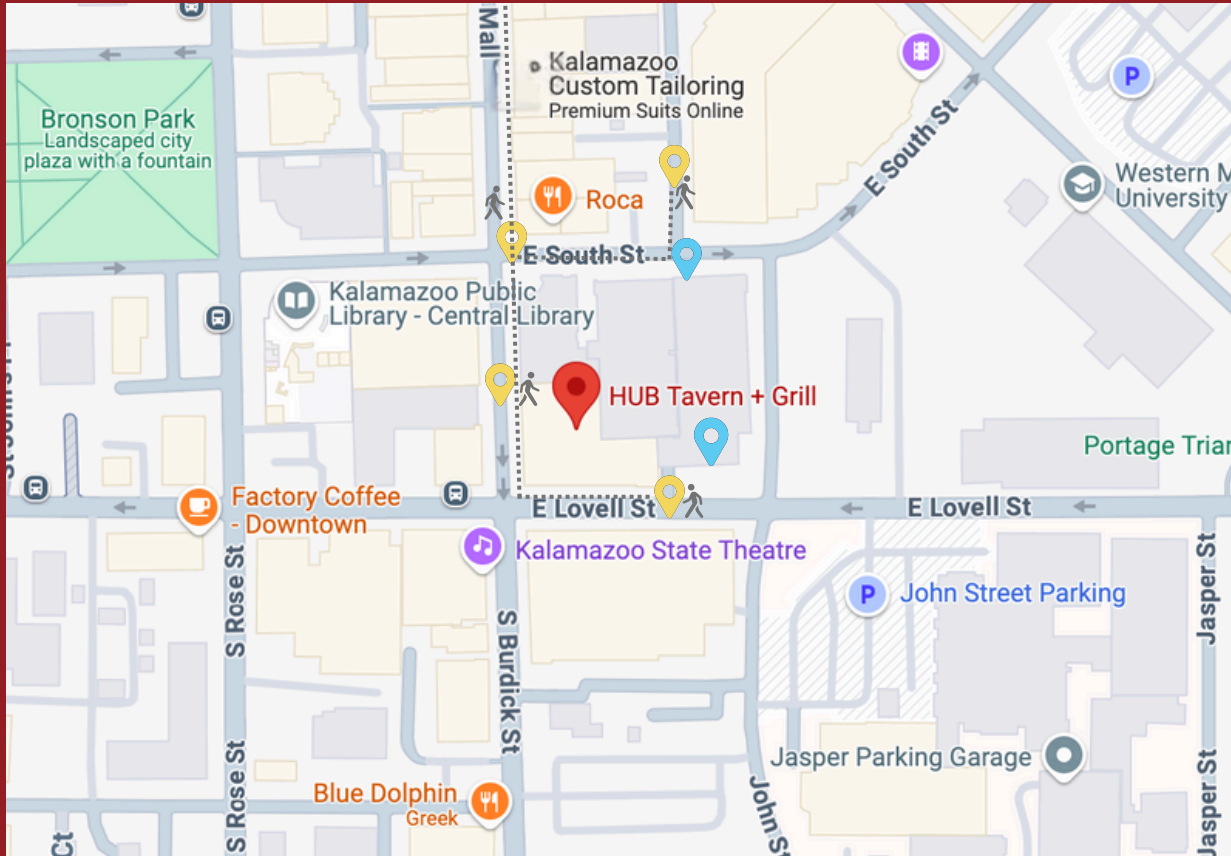

PARKING NEAR HUB TAVERN + GRILL

STREET PARKING
Hub Entrance on
Downtown Kalamazoo Mall
Lovell, South, Farmer's Alley
Downtown Kalamazoo Mall
Kalamazoo, MI 49007

EPIC RAMP
Attached Parking to Epic Center
(First 1.5 hours Are Free)
East Bound Access From South
West Bound Access From Lovell
Kalamazoo, MI 49007

PARKING NEAR HUB TAVERN + GRILL IS EASY!
The Epic ramp offers **FREE PARKING** for the first 1.5 hours!

Otherwise, we are Less than a 2-3 minute walk from
any street parking surrounding Hub.